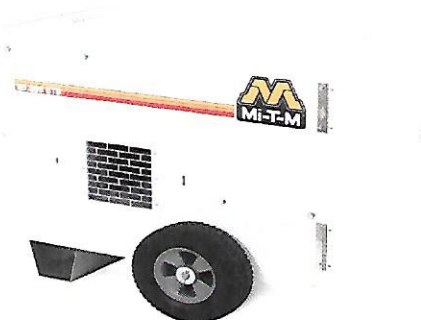

170,000 BTU Tent Heater