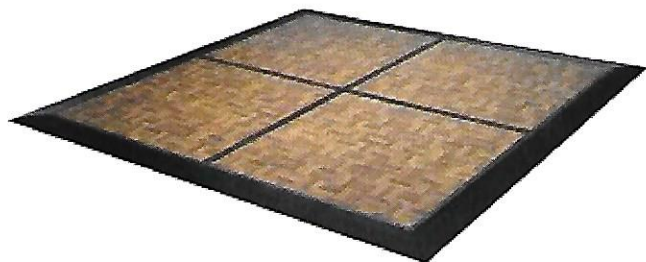

Dance Floor, Staging, and Heaters

4' x 4' Wood Parquet Dance Floor

3' x 3' Black and White Marble Dance Floor

Dance Floor

- 4 x 4 Wood Parquet Section = \$28.00
- 3 x 3 Black and White Section = \$14.00
- 3 x 3 Wood Sico Section
(indoor installation only) = \$14.00
- Dance Floor Rule of Thumb
3 sq. ft. per person

Staging

- 4' x 8' Section = \$40.00
- 13' Stage Skirt = \$15.00
- Stage Step = \$17.25

Note: Figure 1 section of stage for every 2 people at Head-Table.

Stage Used for Head Table w/White Stage Skirt

Heaters